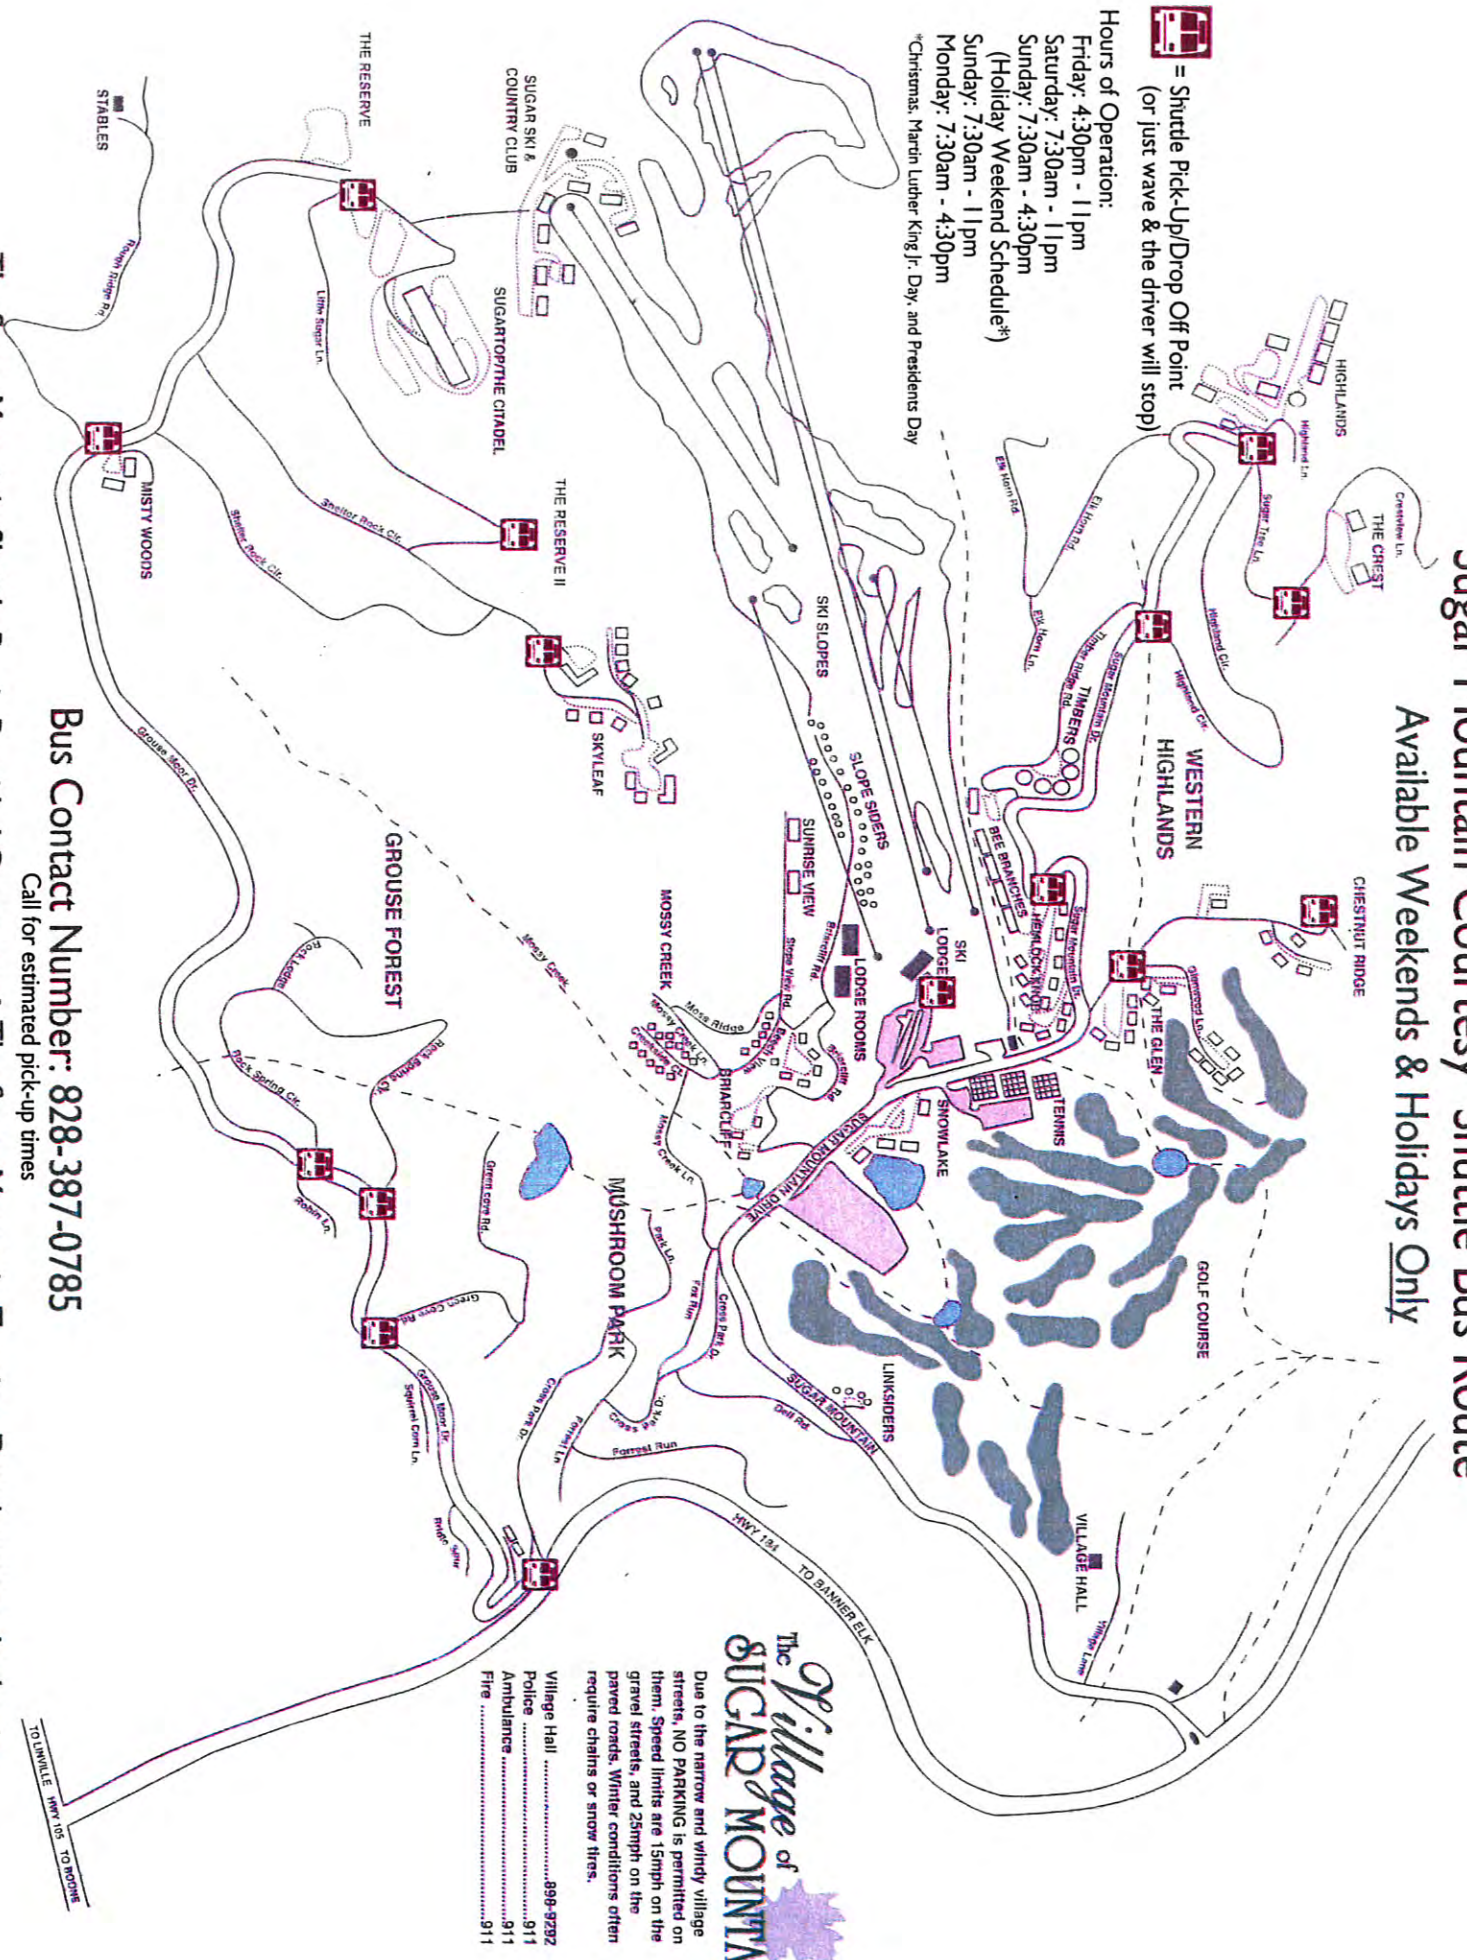

Sugar Mountain Courtesy Shuttle Bus Route

Available Weekends & Holidays Only

= Shuttle Pick-Up/Drop Off Point
(or just wave & the driver will stop)

Hours of Operation:

- Friday: 4:30pm - 11pm
 - Saturday: 7:30am - 11pm
 - Sunday: 7:30am - 4:30pm
(Holiday Weekend Schedule*)
 - Monday: 7:30am - 11pm
 - Tuesday: 7:30am - 4:30pm
- *Christmas, Martin Luther King Jr. Day, and Presidents Day

Due to the narrow and windy village streets, **NO PARKING** is permitted on them. Speed limits are 15mph on the gravel streets, and 25mph on the paved roads. Winter conditions often require chains or snow tires.

- Village Hall 898-8292
- Police 911
- Ambulance 911
- Fire 911

Bus Contact Number: 828-387-0785

Call for estimated pick-up times

The Sugar Mountain Shuttle Bus is Provided Courtesy of: The Sugar Mountain Tourism Development Authority